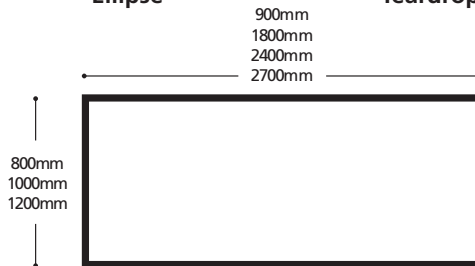

Sound Service

OXFORD Ltd

Soundproofing to shout about

CLOUDSORPTION SHAPES

STANDARD SHAPES & SIZES

867mm x 1000mm

Triangle

Pentagon

Diamond

Hexagon

Circle

Two-part circle

Ellipse

Teardrop

Rectangle

Square