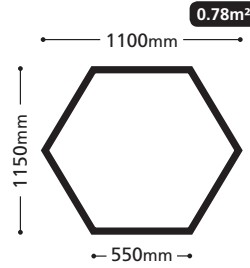

Sound Service

OXFORD Ltd

Soundproofing to shout about

CLOUDSORPTION SHAPES

STANDARD SHAPES & SIZES

867mm x 1000mm

Triangle

Pentagon

Diamond

Hexagon

Circle

Two-part circle

Ellipse

Teardrop

Rectangle

Square