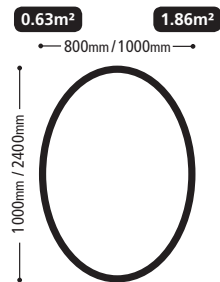

Sound Service

OXFORD Ltd

Soundproofing to shout about

CLOUDSORPTION SHAPES

STANDARD SHAPES & SIZES

867mm x 1000mm

Triangle

Pentagon

Diamond

Hexagon

Circle

Two-part circle

Ellipse

Teardrop

Rectangle

Square