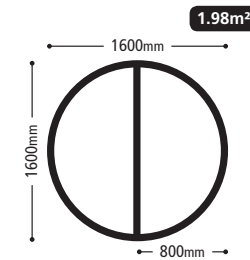

Sound Service

OXFORD Ltd

Soundproofing to shout about

CLOUDSORPTION SHAPES

STANDARD SHAPES & SIZES

867mm x 1000mm

Triangle

Pentagon

Diamond

Hexagon

Circle

Two-part circle

Ellipse

Teardrop

Rectangle

Square