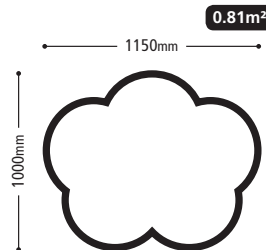

Sound Service

OXFORD Ltd

Soundproofing to shout about

CLOUDSORPTION SHAPES

STANDARD SHAPES & SIZES

867mm x 1000mm

Triangle

Pentagon

Diamond

Hexagon

Circle

Two-part circle

Ellipse

Teardrop

Rectangle

Square