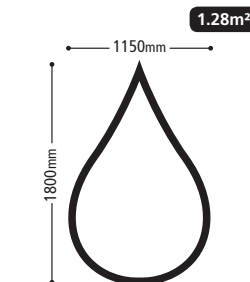

Sound Service

OXFORD Ltd

Soundproofing to shout about

CLOUDSORPTION SHAPES

STANDARD SHAPES & SIZES

867mm x 1000mm

Triangle

Pentagon

Diamond

Hexagon

Circle

Two-part circle

Ellipse

Teardrop

Rectangle

Square