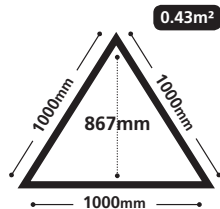

Sound Service

OXFORD Ltd

Soundproofing to shout about

CLOUDSORPTION SHAPES

STANDARD SHAPES & SIZES

867mm x 1000mm

Triangle

Pentagon

Diamond

Hexagon

Circle

Two-part circle

Ellipse

Teardrop

Rectangle

Square