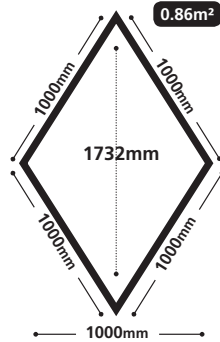

Sound Service

OXFORD Ltd

Soundproofing to shout about

CLOUDSORPTION SHAPES

STANDARD SHAPES & SIZES

867mm x 1000mm

Triangle

Pentagon

Diamond

Hexagon

Circle

Two-part circle

Ellipse

Teardrop

Rectangle

Square