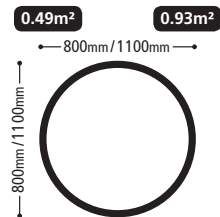

Sound Service

OXFORD Ltd

Soundproofing to shout about

CLOUDSORPTION SHAPES

STANDARD SHAPES & SIZES

867mm x 1000mm

Triangle

Pentagon

Diamond

Hexagon

Circle

Two-part circle

Ellipse

Teardrop

Rectangle

Square