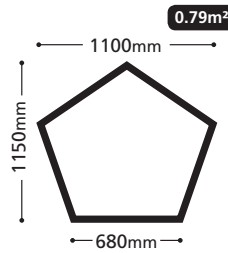

Sound Service

OXFORD Ltd

Soundproofing to shout about

CLOUDSORPTION SHAPES

STANDARD SHAPES & SIZES

867mm x 1000mm

Triangle

Pentagon

Diamond

Hexagon

Circle

Two-part circle

Ellipse

Teardrop

Rectangle

Square