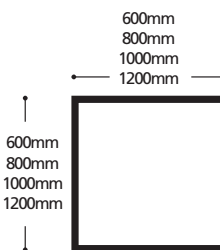

Sound Service

OXFORD Ltd

Soundproofing to shout about

CLOUDSORPTION SHAPES

STANDARD SHAPES & SIZES

867mm x 1000mm

Triangle

Pentagon

Diamond

Hexagon

Circle

Two-part circle

Ellipse

Teardrop

Rectangle

Square